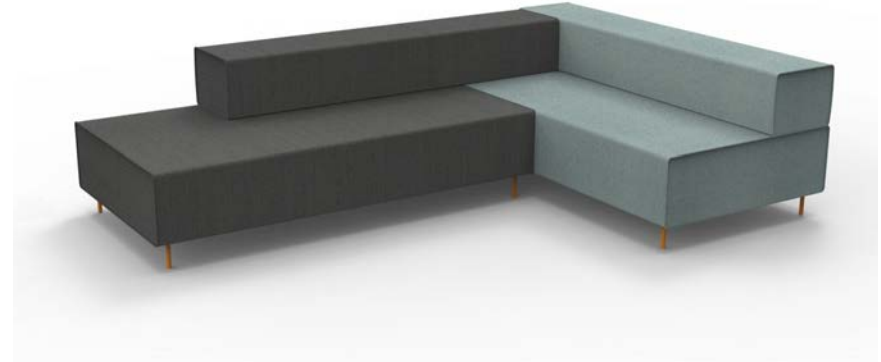

FLEXI RANGE - CORNER

Features:

- Easy to clean and maintain durable Fabric
- Available in Charcoal Ash or Light Blue
- Bright Orange powdercoat steel legs
- Easy assembly with no tools required
- Mix and Match colours or combine to create longer lengths and back to back layouts

FLTS CA/LB - Flexi Lounge Triple Seat x 2

Width: 1830mm

Depth: 940mm

Height: 430mm

FLTBR CA/LB - Flexi Lounge Triple Back Rest x 2

Width: 1830mm

Depth: 355mm

Height: 280mm

5 Year Warranty