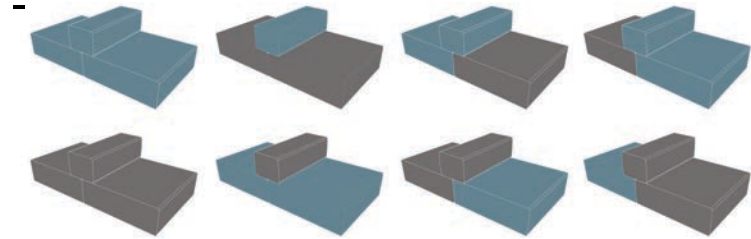

FLEXI RANGE - COLLABORATIVE LAYOUTS

Single back to Back