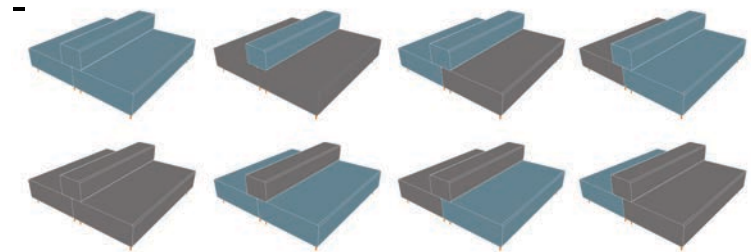

Triple back to Back