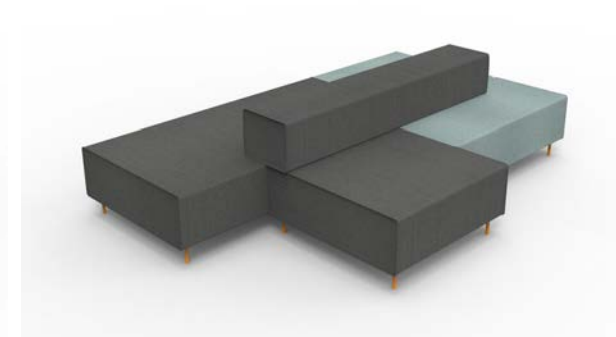

FLEXI RANGE - ISLAND

FLTS CA/LB - Flexi Lounge Triple Seat x 1

Width: 1830mm

Depth: 940mm

Height: 430mm

FLTBR CA/LB - Flexi Lounge Triple Back Rest x 1

Width: 1830mm

Depth: 355mm

Height: 280mm

FLSS CA/LB - Flexi Lounge Single Seat x 2

Width: 925mm

Depth: 940mm

Height: 430mm

FLRL CA/LB - Flexi Lounge Return Lounge x 1

Width: 1245mm

Depth: 585mm

Height: 430mm

5 Year Warranty