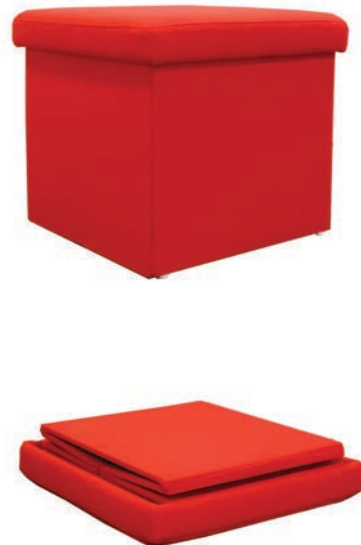

FLOTTO CA/LB/RE - Flexi Lounge Foldable Ottoman

Width: 480mm

Depth: 480mm

Height: 430mm

5 Year Warranty

**rapidline**  
FURNITURE FOR TODAY