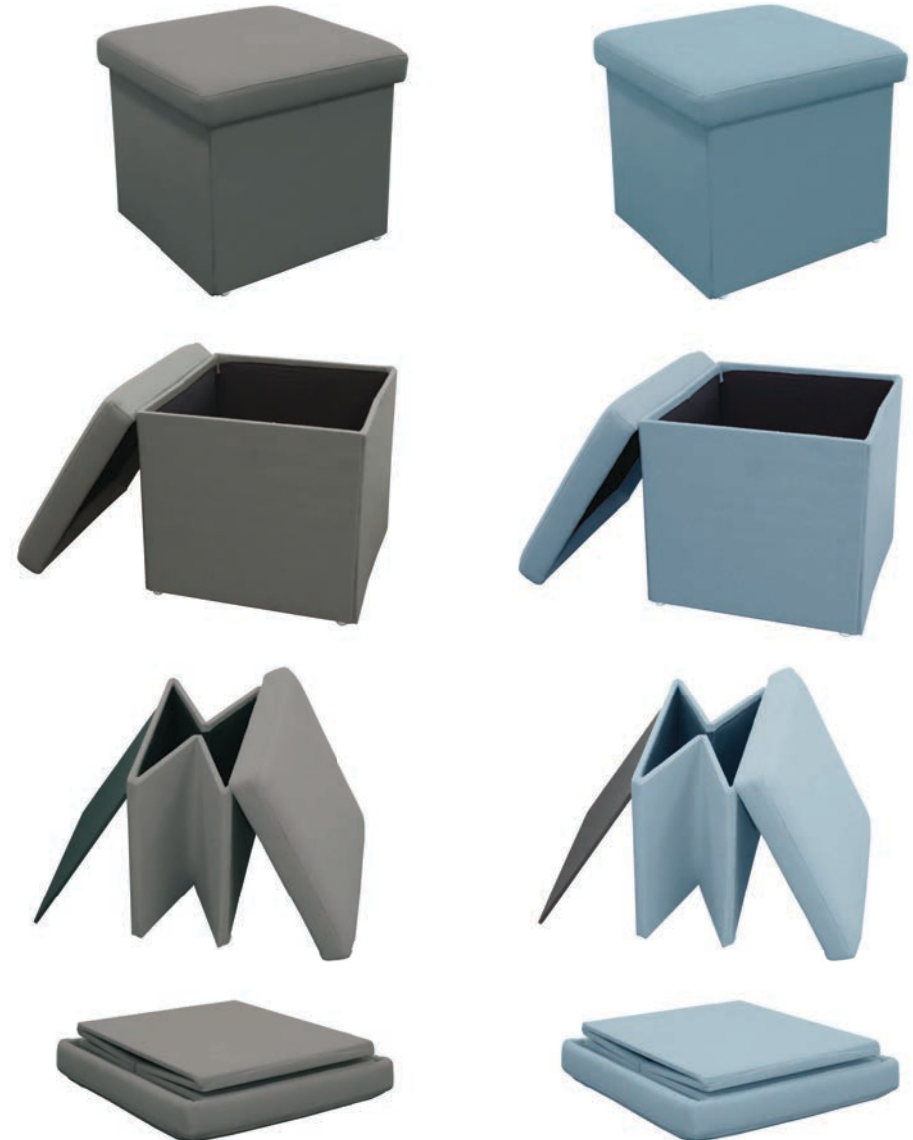

## Features:

- Easy to clean and maintain durable Fabric
- Available in Charcoal Ash, Light Blue or Red
- Easy assembly with no tools required
- Use as storage for cushions or personal items
- Collapsible for easy storage

FLOTTO CA/LB/RE - Flexi Lounge Foldable Ottoman

Width: 480mm

Depth: 480mm

Height: 430mm

5 Year Warranty

**rapidline**  
FURNITURE FOR TODAY