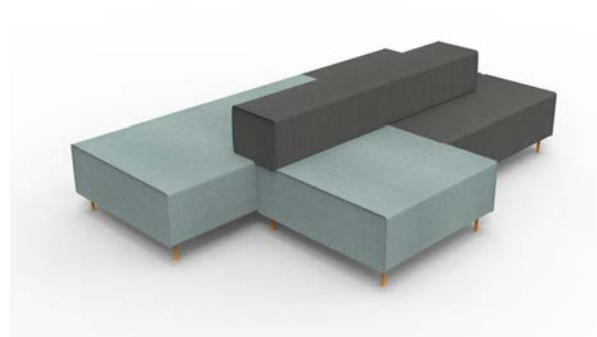

FLEXI RANGE - ISLAND

FLTS CA/LB - Flexi Lounge Triple Seat x 1

Width: 1830mm

Depth: 940mm

Height: 430mm

FLTBR CA/LB - Flexi Lounge Triple Back Rest x 1

Width: 1830mm

Depth: 355mm

Height: 280mm

FLSS CA/LB - Flexi Lounge Single Seat x 2

Width: 925mm

Depth: 940mm

Height: 430mm

FLRL CA/LB - Flexi Lounge Return Lounge x 1

Width: 1245mm

Depth: 585mm

Height: 430mm

5 Year Warranty