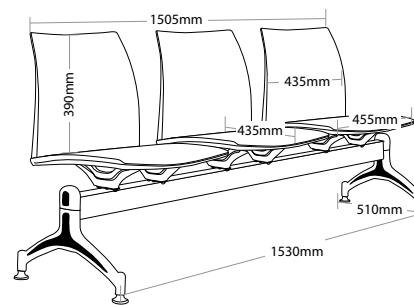

R6 BEAM SEATING

VINN

WARRANTY 4 Year	WEIGHT LIMIT 180 Kilogram	WEIGHT LIMIT 250 Kilogram	WEIGHT LIMIT 300 Kilogram	IMPORTED
------------------------------	--	--	--	----------

FEATURES

- » Optional 2, 3 or 4 seater
- » Optional plastic or mesh back
- » Heavy duty black metal beam frame
- » Adjustable feet
- » Available in black only
- » Minor assembly required
- » Suitable for indoor use only
- » 4 year warranty
- » Weight limit for 2 seater is 180kg
- » Weight limit for 3 seater is 250kg
- » Weight limit for 4 seater is 300kg

X Do not use as a step ladder

INDOOR USE ONLY

V-BEAM 2

V-BEAM 3

V-BEAM 4

VINN BEAM SEATING

V-BEAM 2

V-BEAM 3