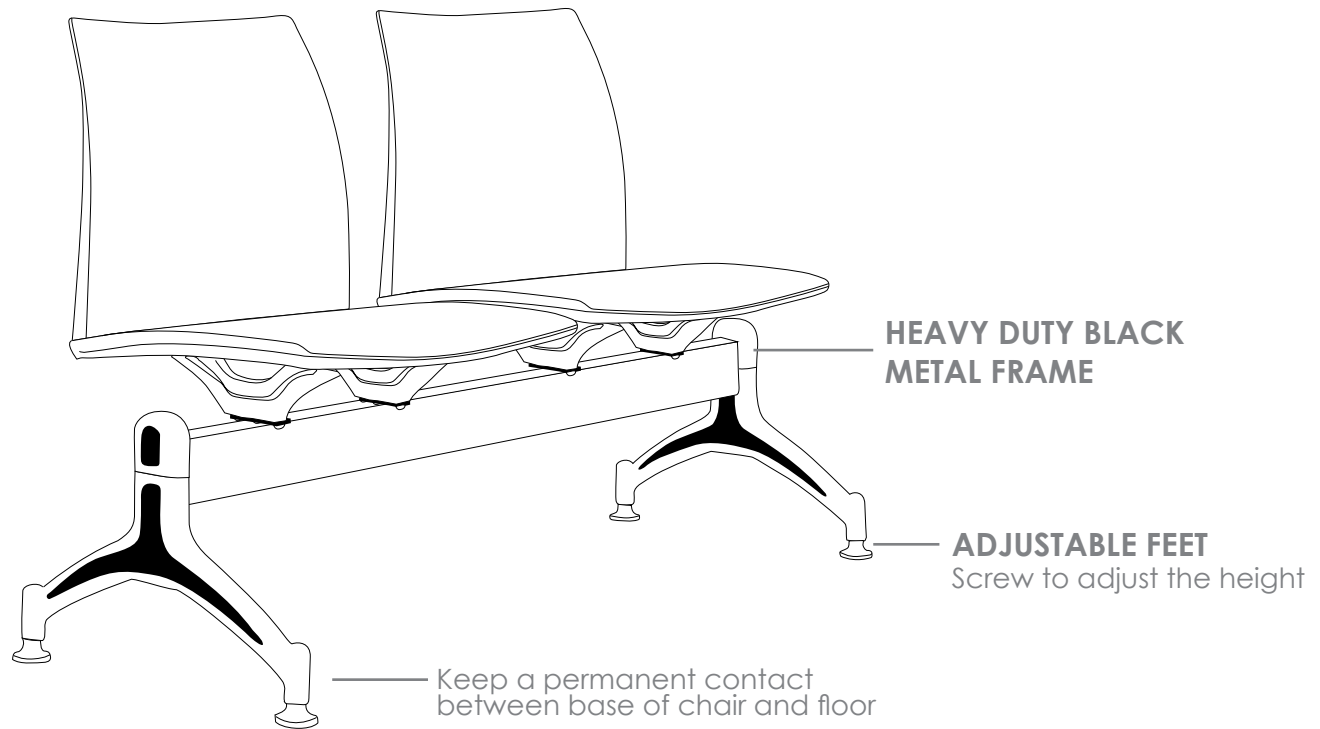

R6 BEAM SEATING

VINN

WARRANTY 4 Year	WEIGHT LIMIT 180 Kilogram	WEIGHT LIMIT 250 Kilogram	WEIGHT LIMIT 300 Kilogram	IMPORTED
------------------------------	--	--	--	----------

FEATURES

- » Optional 2, 3 or 4 seater
- » Optional plastic or mesh back
- » Heavy duty black metal beam frame
- » Adjustable feet
- » Available in black only
- » Minor assembly required
- » Suitable for indoor use only
- » 4 year warranty
- » Weight limit for 2 seater is 180kg
- » Weight limit for 3 seater is 250kg
- » Weight limit for 4 seater is 300kg

X Do not use as a step ladder

INDOOR USE ONLY

V-BEAM 2

V-BEAM 3

V-BEAM 4

VINN BEAM SEATING

V-BEAM 2

V-BEAM 3