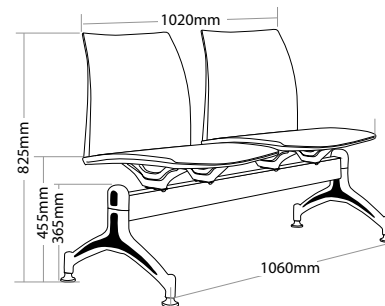

R6 BEAM SEATING

VINN

WARRANTY 4 Year	WEIGHT LIMIT 180 Kilogram	WEIGHT LIMIT 250 Kilogram	WEIGHT LIMIT 300 Kilogram	IMPORTED
------------------------------	--	--	--	----------

FEATURES

- » Optional 2, 3 or 4 seater
- » Optional plastic or mesh back
- » Heavy duty black metal beam frame
- » Adjustable feet
- » Available in black only
- » Minor assembly required
- » Suitable for indoor use only
- » 4 year warranty
- » Weight limit for 2 seater is 180kg
- » Weight limit for 3 seater is 250kg
- » Weight limit for 4 seater is 300kg

X Do not use as a step ladder

INDOOR USE ONLY

V-BEAM 2

V-BEAM 3

V-BEAM 4

VINN BEAM SEATING

V-BEAM 2

V-BEAM 3