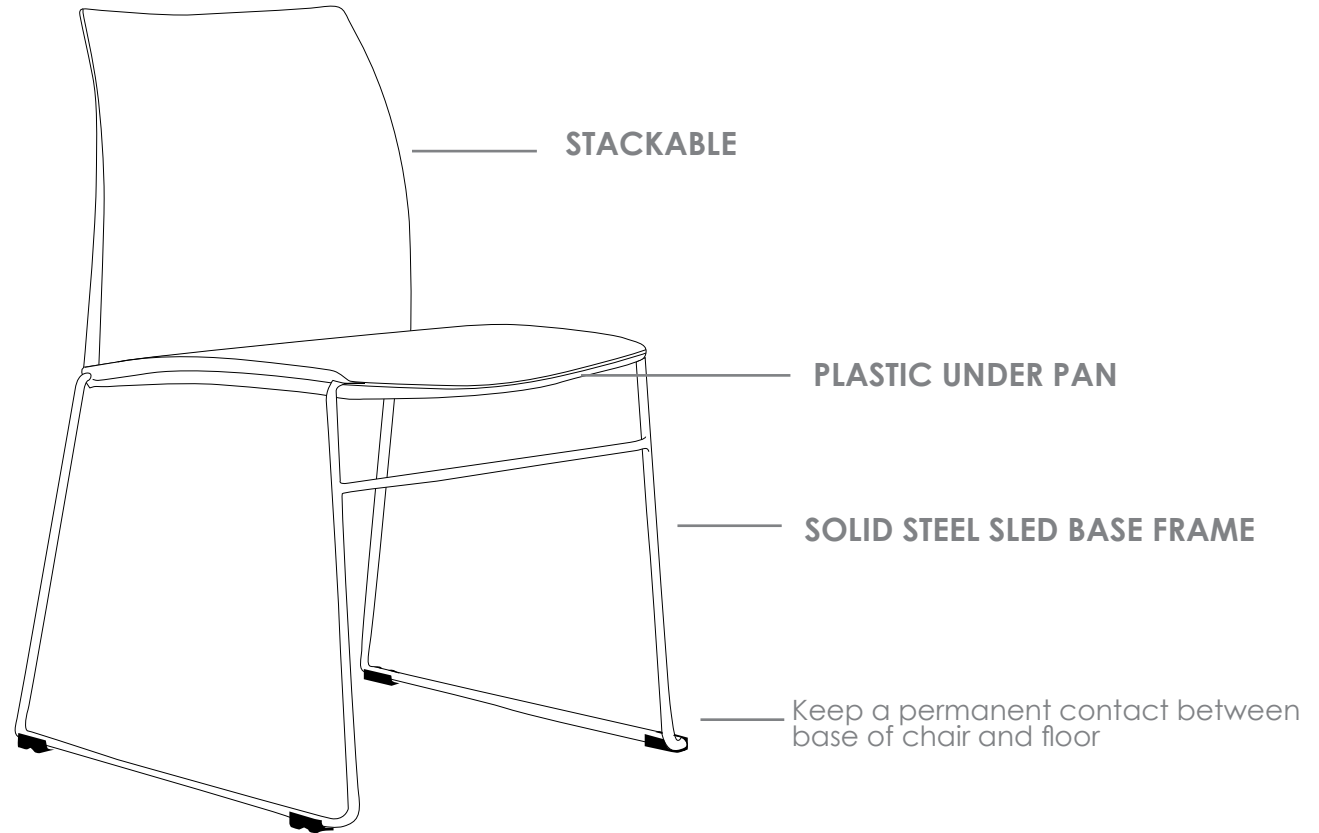

R5 HOSPITALITY SEATING

VINN

FEATURES

- » Optional plastic or mesh back
- » Optional arms, tablet arm or stool
- » Optional black metal trolley, easy to move when stacked
- » Available in beam seating
- » Stackable
 - » Maximum 13 chairs on trolley
 - » Maximum 5 chairs on floor
 - » Maximum 3 chairs with stools or arms
- » Not stackable with tablet arms or stool with arms
- » Linkable except with tablet arms or arms
- » Chrome finish
- » Black plastic
- » Plastic under pan
- » Solid steel sled base frame
- » Available in black only
- » Suitable for indoor use only
- » 4 year warranty
- » Weight limit is 120kg

INDOOR USE ONLY

X Do not use as a step ladder

VINN HOSPITALITY SEATING

VINN-B

VINN-BA

VINN-BT

VINN-B-ST

VINN-B-STA

VINN-TRL

R5 HOSPITALITY SEATING

VINN MESH

FEATURES

- » Optional plastic or mesh back
- » Optional arms, tablet arm or stool
- » Optional black metal trolley, easy to move when stacked
- » Available in beam seating
- » Stackable
 - » Maximum 13 chairs on trolley
 - » Maximum 5 chairs on floor
 - » Maximum 3 chairs with stools or arms
- » Not stackable with tablet arms or stool with arms
- » Linkable except with tablet arms or arms
- » Chrome finish
- » Black plastic
- » Plastic under pan
- » Solid steel sled base frame
- » Available in black only
- » Suitable for indoor use only
- » 4 year warranty
- » Weight limit is 120kg