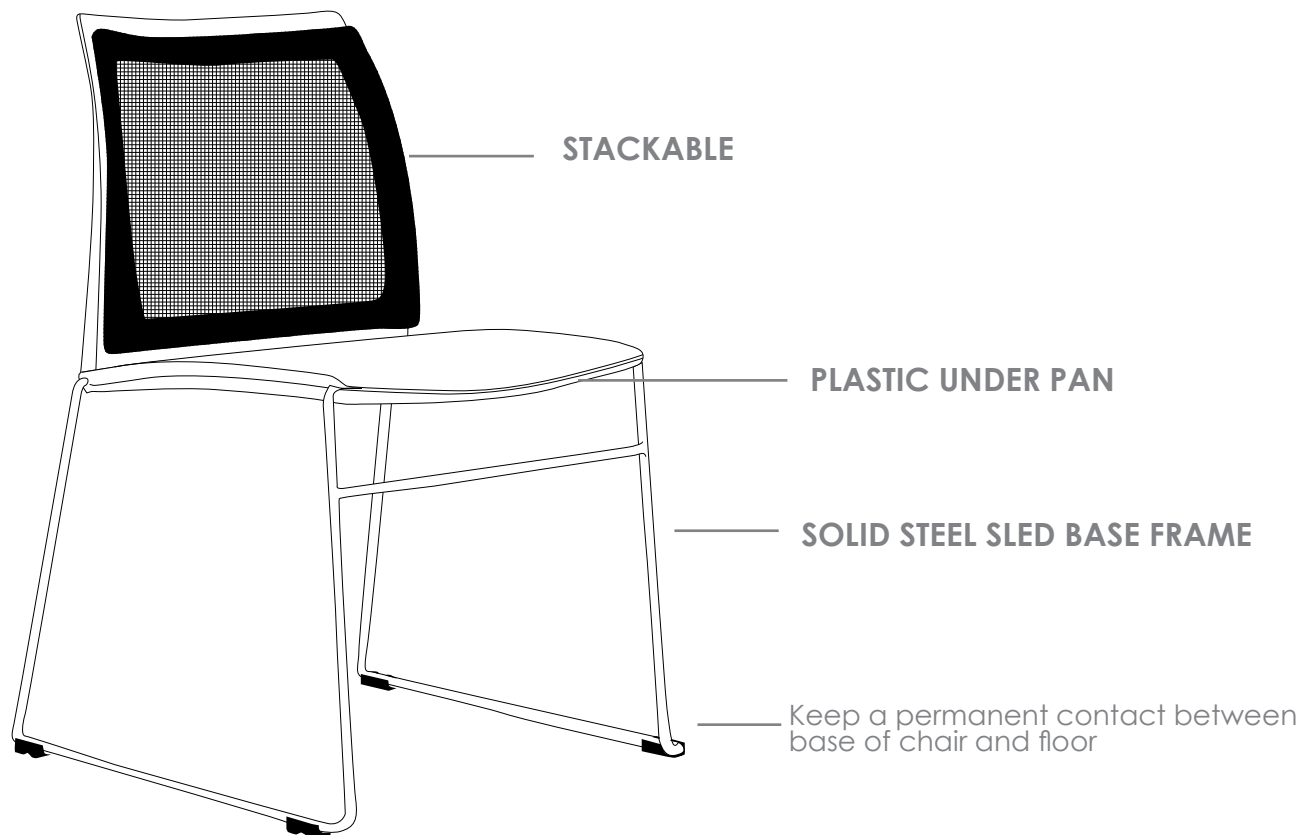

R5 HOSPITALITY SEATING

VINN

FEATURES

- » Optional plastic or mesh back
- » Optional arms, tablet arm or stool
- » Optional black metal trolley, easy to move when stacked
- » Available in beam seating
- » Stackable
 - » Maximum 13 chairs on trolley
 - » Maximum 5 chairs on floor
 - » Maximum 3 chairs with stools or arms
- » Not stackable with tablet arms or stool with arms
- » Linkable except with tablet arms or arms
- » Chrome finish
- » Black plastic
- » Plastic under pan
- » Solid steel sled base frame
- » Available in black only
- » Suitable for indoor use only
- » 4 year warranty
- » Weight limit is 120kg

VINN-TRL

R5 HOSPITALITY SEATING

VINN MESH

FEATURES

- » Optional plastic or mesh back
- » Optional arms, tablet arm or stool
- » Optional black metal trolley, easy to move when stacked
- » Available in beam seating
- » Stackable
 - » Maximum 13 chairs on trolley
 - » Maximum 5 chairs on floor
 - » Maximum 3 chairs with stools or arms
- » Not stackable with tablet arms or stool with arms
- » Linkable except with tablet arms or arms
- » Chrome finish
- » Black plastic
- » Plastic under pan
- » Solid steel sled base frame
- » Available in black only
- » Suitable for indoor use only
- » 4 year warranty
- » Weight limit is 120kg

INDOOR USE ONLY

✗ Do not use as a step ladder

VINN MESH HOSPITALITY SEATING

VINN-MB

VINN-MBA

VINN-MBT

VINN-MB-ST

VINN-MB-STA