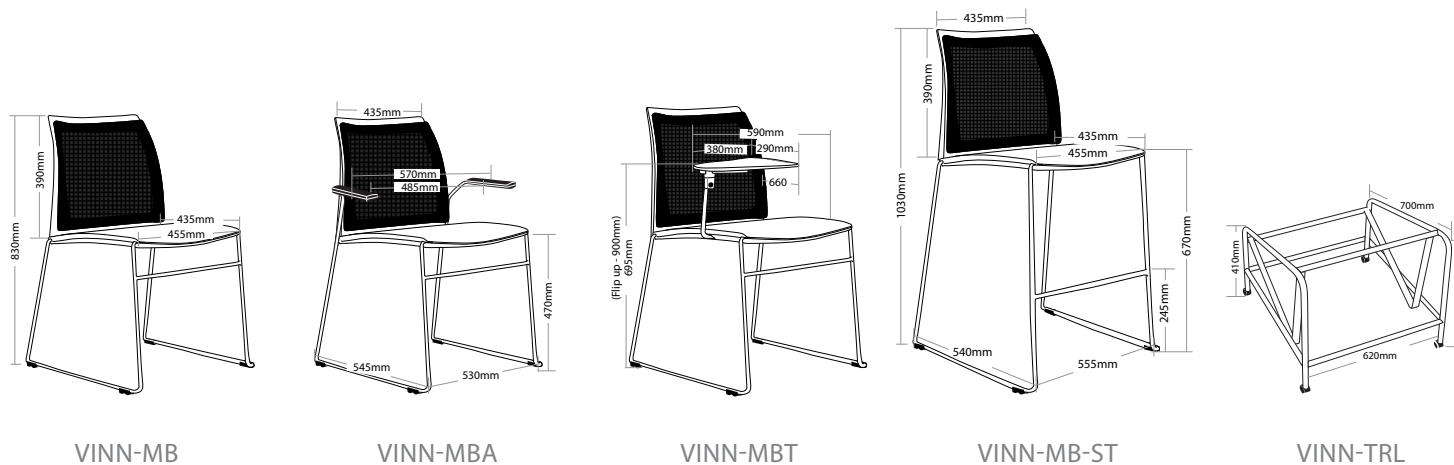

R5 HOSPITALITY SEATING

VINN

FEATURES

- » Optional plastic or mesh back
- » Optional arms, tablet arm or stool
- » Optional black metal trolley, easy to move when stacked
- » Available in beam seating
- » Stackable
 - » Maximum 13 chairs on trolley
 - » Maximum 5 chairs on floor
 - » Maximum 3 chairs with stools or arms
- » Not stackable with tablet arms or stool with arms
- » Linkable except with tablet arms or arms
- » Chrome finish
- » Black plastic
- » Plastic under pan
- » Solid steel sled base frame
- » Available in black only
- » Suitable for indoor use only
- » 4 year warranty
- » Weight limit is 120kg

INDOOR USE ONLY

X Do not use as a step ladder

VINN HOSPITALITY SEATING

VINN-B

VINN-BA

VINN-BT

VINN-B-ST

VINN-B-STA

VINN-TRL

R5 HOSPITALITY SEATING

VINN MESH

FEATURES

- » Optional plastic or mesh back
- » Optional arms, tablet arm or stool
- » Optional black metal trolley, easy to move when stacked
- » Available in beam seating
- » Stackable
 - » Maximum 13 chairs on trolley
 - » Maximum 5 chairs on floor
 - » Maximum 3 chairs with stools or arms
- » Not stackable with tablet arms or stool with arms
- » Linkable except with tablet arms or arms
- » Chrome finish
- » Black plastic
- » Plastic under pan
- » Solid steel sled base frame
- » Available in black only
- » Suitable for indoor use only
- » 4 year warranty
- » Weight limit is 120kg

INDOOR USE ONLY

✗ Do not use as a step ladder

VINN MESH HOSPITALITY SEATING

VINN-MB

VINN-MBA

VINN-MBT

VINN-MB-ST

VINN-MB-STA