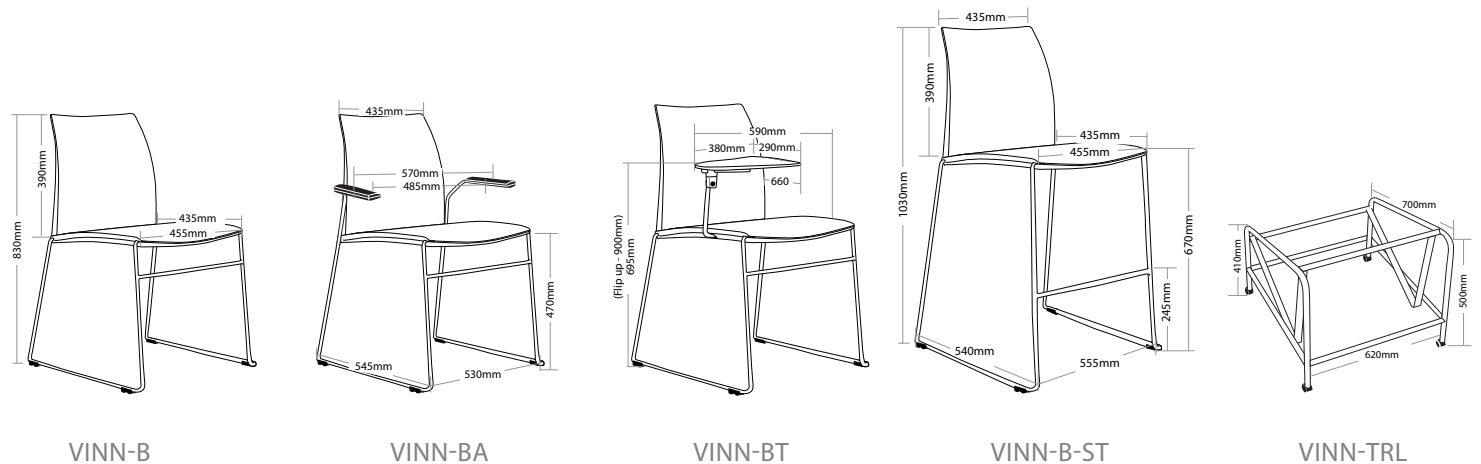

R5 HOSPITALITY SEATING

VINN

FEATURES

- » Optional plastic or mesh back
- » Optional arms, tablet arm or stool
- » Optional black metal trolley, easy to move when stacked
- » Available in beam seating
- » Stackable
 - » Maximum 13 chairs on trolley
 - » Maximum 5 chairs on floor
 - » Maximum 3 chairs with stools or arms
- » Not stackable with tablet arms or stool with arms
- » Linkable except with tablet arms or arms
- » Chrome finish
- » Black plastic
- » Plastic under pan
- » Solid steel sled base frame
- » Available in black only
- » Suitable for indoor use only
- » 4 year warranty
- » Weight limit is 120kg

INDOOR USE ONLY

X Do not use as a step ladder

VINN HOSPITALITY SEATING

VINN-B

VINN-BA

VINN-BT

VINN-B-ST

VINN-B-STA

VINN-TRL

R5 HOSPITALITY SEATING

VINN MESH

FEATURES

- » Optional plastic or mesh back
- » Optional arms, tablet arm or stool
- » Optional black metal trolley, easy to move when stacked
- » Available in beam seating
- » Stackable
 - » Maximum 13 chairs on trolley
 - » Maximum 5 chairs on floor
 - » Maximum 3 chairs with stools or arms
- » Not stackable with tablet arms or stool with arms
- » Linkable except with tablet arms or arms
- » Chrome finish
- » Black plastic
- » Plastic under pan
- » Solid steel sled base frame
- » Available in black only
- » Suitable for indoor use only
- » 4 year warranty
- » Weight limit is 120kg