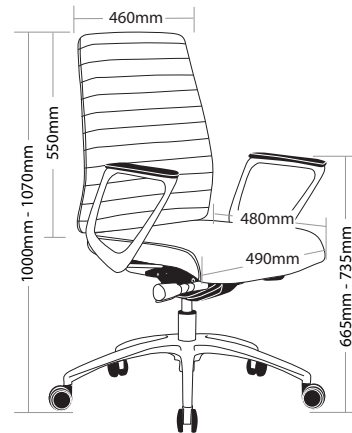

R4 EXECUTIVE SEATING

ENZO

FEATURES

- » Adjustable seat height
- » Adjustable seat and back angle
- » Adjustable seat depth (seat slider)
- » Adjustable weight tension
- » Fixed aluminium arms
- » Available in high and low back
- » Ribbed back
- » Synchron mechanism with 3 locking positions
- » 700mm aluminium base
- » Available in black leather only
- » Suitable for indoor use only
- » 3 year warranty
- » Weight limit is 120kg

INDOOR USE ONLY

ENZO-L