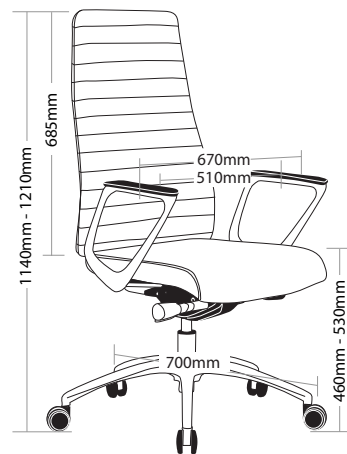

R4 EXECUTIVE SEATING

ENZO

FEATURES

- » Adjustable seat height
- » Adjustable seat and back angle
- » Adjustable seat depth (seat slider)
- » Adjustable weight tension
- » Fixed aluminium arms
- » Available in high and low back
- » Ribbed back
- » Synchron mechanism with 3 locking positions
- » 700mm aluminium base
- » Available in black leather only
- » Suitable for indoor use only
- » 3 year warranty
- » Weight limit is 120kg

INDOOR USE ONLY

ENZO-H