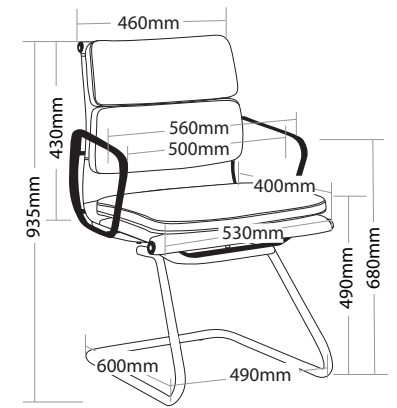

R4 EXECUTIVE SEATING

FLASH

FEATURES

FLEX1H/ FLEX1L

- » Adjustable seat height
- » Adjustable seat and back angle
- » Adjustable weight tension
- » Fixed arms
- » Available in high and low back
- » Knee tilt mechanism with 3 locking positions
- » 700mm aluminium base
- » Aluminium frame
- » Available in black leather only
- » Minor assembly required
- » Suitable for indoor use only
- » 5 year warranty
- » Weight limit is 120kg

FLVC1

- » Aluminium cantilever frame
- » Available in black leather only
- » Minor assembly required
- » Suitable for indoor use only
- » 5 year warranty
- » Weight limit is 120kg

FLEX1H

FLEX1L

FLVC1

FLASH EXECUTIVE SEATING