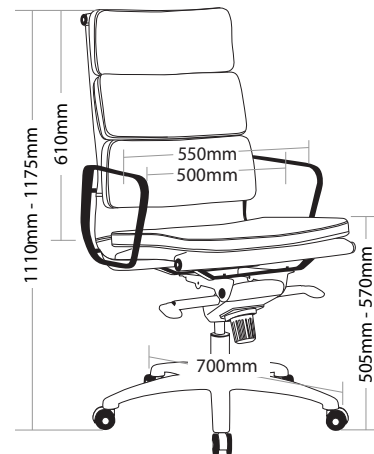

R4 EXECUTIVE SEATING

FLASH

FEATURES

FLEX1H/ FLEX1L

- » Adjustable seat height
- » Adjustable seat and back angle
- » Adjustable weight tension
- » Fixed arms
- » Available in high and low back
- » Knee tilt mechanism with 3 locking positions
- » 700mm aluminium base
- » Aluminium frame
- » Available in black leather only
- » Minor assembly required
- » Suitable for indoor use only
- » 5 year warranty
- » Weight limit is 120kg

FLVC1

- » Aluminium cantilever frame
- » Available in black leather only
- » Minor assembly required
- » Suitable for indoor use only
- » 5 year warranty
- » Weight limit is 120kg

FLEX1H

FLEX1L

FLVC1

FLASH EXECUTIVE SEATING