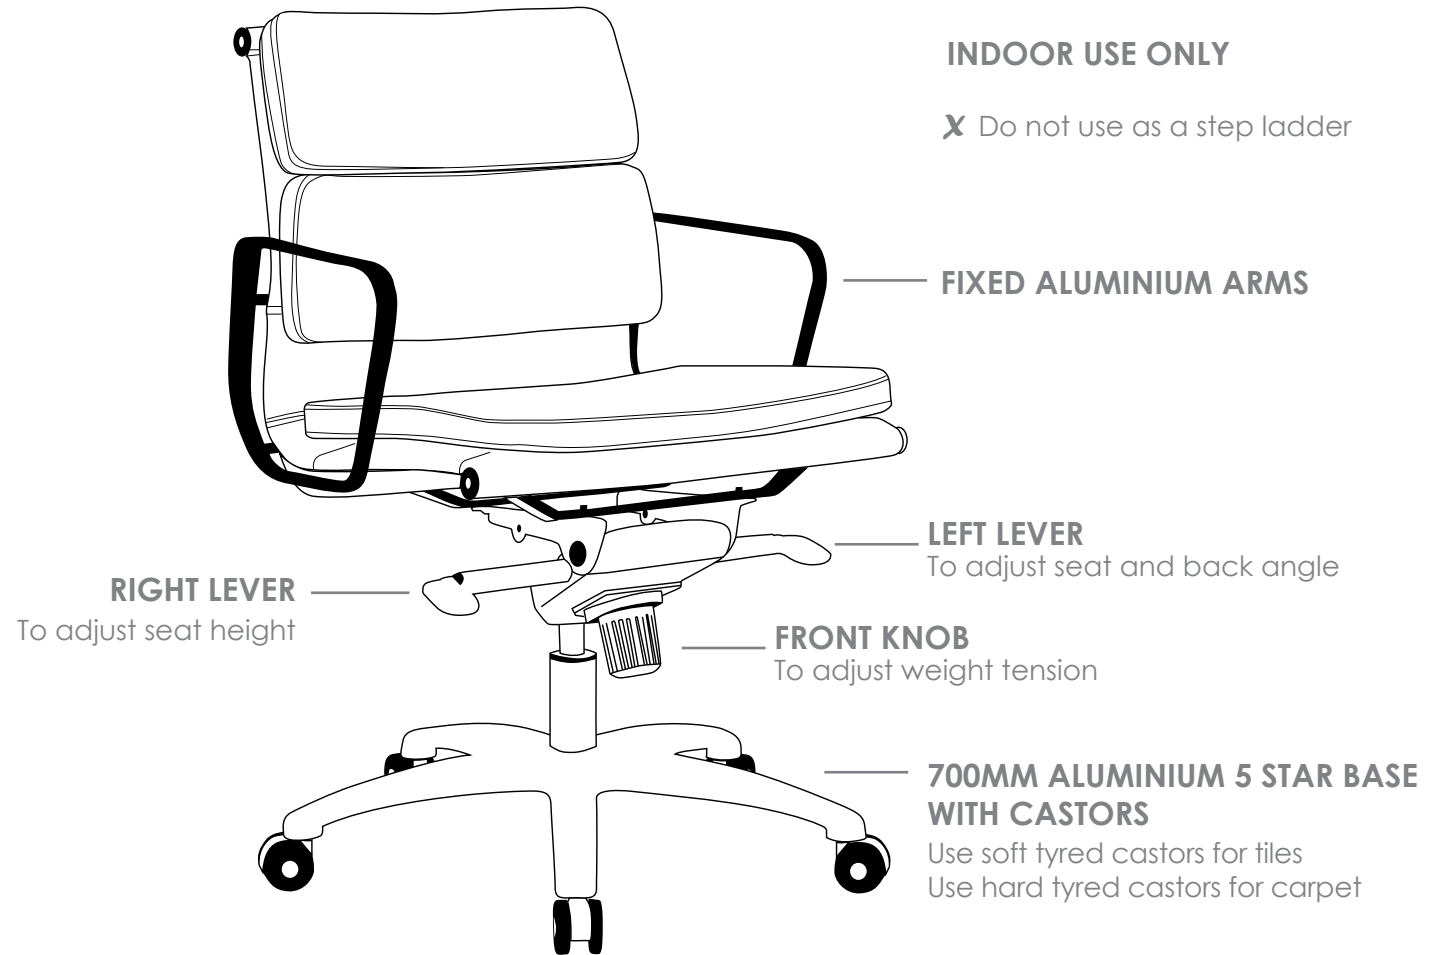

R4 EXECUTIVE SEATING

FLASH

FEATURES

FLEX1H/ FLEX1L

- » Adjustable seat height
- » Adjustable seat and back angle
- » Adjustable weight tension
- » Fixed arms
- » Available in high and low back
- » Knee tilt mechanism with 3 locking positions
- » 700mm aluminium base
- » Aluminium frame
- » Available in black leather only
- » Minor assembly required
- » Suitable for indoor use only
- » 5 year warranty
- » Weight limit is 120kg

FLVC1

- » Aluminium cantilever frame
- » Available in black leather only
- » Minor assembly required
- » Suitable for indoor use only
- » 5 year warranty
- » Weight limit is 120kg

FLEX1H

FLEX1L

FLVC1

FLASH EXECUTIVE SEATING