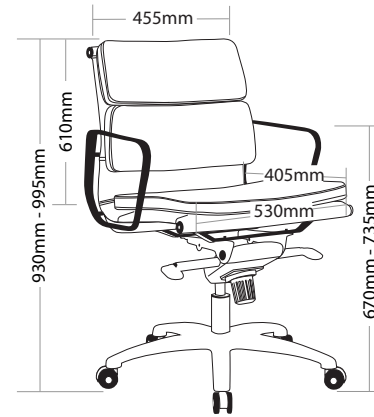

R4 EXECUTIVE SEATING

FLASH

FEATURES

FLEX1H/ FLEX1L

- » Adjustable seat height
- » Adjustable seat and back angle
- » Adjustable weight tension
- » Fixed arms
- » Available in high and low back
- » Knee tilt mechanism with 3 locking positions
- » 700mm aluminium base
- » Aluminium frame
- » Available in black leather only
- » Minor assembly required
- » Suitable for indoor use only
- » 5 year warranty
- » Weight limit is 120kg

FLVC1

- » Aluminium cantilever frame
- » Available in black leather only
- » Minor assembly required
- » Suitable for indoor use only
- » 5 year warranty
- » Weight limit is 120kg

FLEX1H

FLEX1L

FLVC1

FLASH EXECUTIVE SEATING