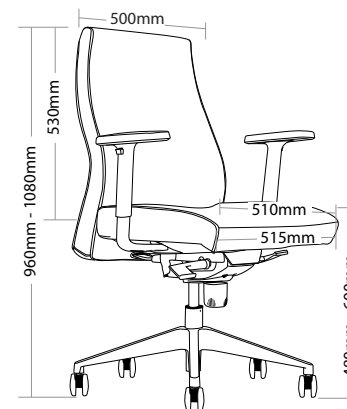

R4 EXECUTIVE SEATING

VENUS

FEATURES

- » Adjustable seat height
- » Adjustable seat and back angle
- » Adjustable weight tension
- » Adjustable arms
- » Available in high and low back
- » Plastic under pan
- » Moulded seat and back foam
- » Synchron mechanism with 3 locking positions
- » 700mm heavy duty black nylon base
- » Available in black PU only
- » Minor assembly required
- » Suitable for indoor use only
- » 5 year warranty
- » Weight limit is 130kg

VENUS-H

VENUS-L

VENUS EXECUTIVE SEATING

VENUS-H

VENUS-L

BACKVIEW