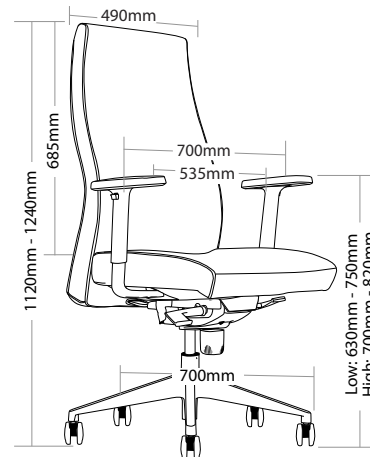

R4 EXECUTIVE SEATING

VENUS

FEATURES

- » Adjustable seat height
- » Adjustable seat and back angle
- » Adjustable weight tension
- » Adjustable arms
- » Available in high and low back
- » Plastic under pan
- » Moulded seat and back foam
- » Synchron mechanism with 3 locking positions
- » 700mm heavy duty black nylon base
- » Available in black PU only
- » Minor assembly required
- » Suitable for indoor use only
- » 5 year warranty
- » Weight limit is 130kg

VENUS-H

VENUS-L

VENUS EXECUTIVE SEATING

VENUS-H

VENUS-L

BACKVIEW