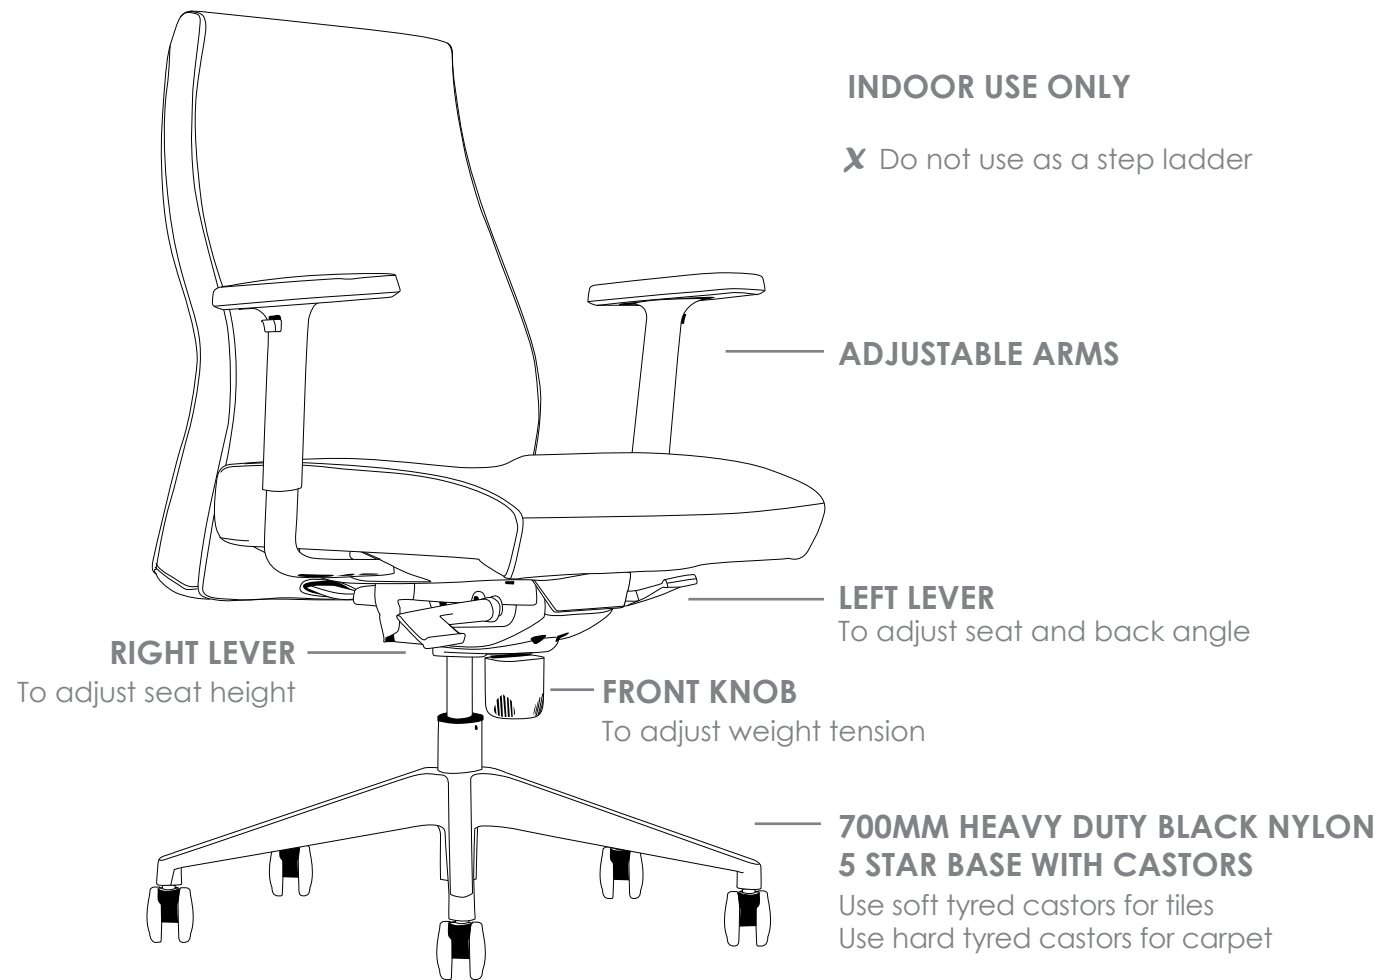

R4 EXECUTIVE SEATING

VENUS

FEATURES

- » Adjustable seat height
- » Adjustable seat and back angle
- » Adjustable weight tension
- » Adjustable arms
- » Available in high and low back
- » Plastic under pan
- » Moulded seat and back foam
- » Synchron mechanism with 3 locking positions
- » 700mm heavy duty black nylon base
- » Available in black PU only
- » Minor assembly required
- » Suitable for indoor use only
- » 5 year warranty
- » Weight limit is 130kg

VENUS-H

VENUS-L

VENUS EXECUTIVE SEATING

VENUS-H

VENUS-L

BACKVIEW