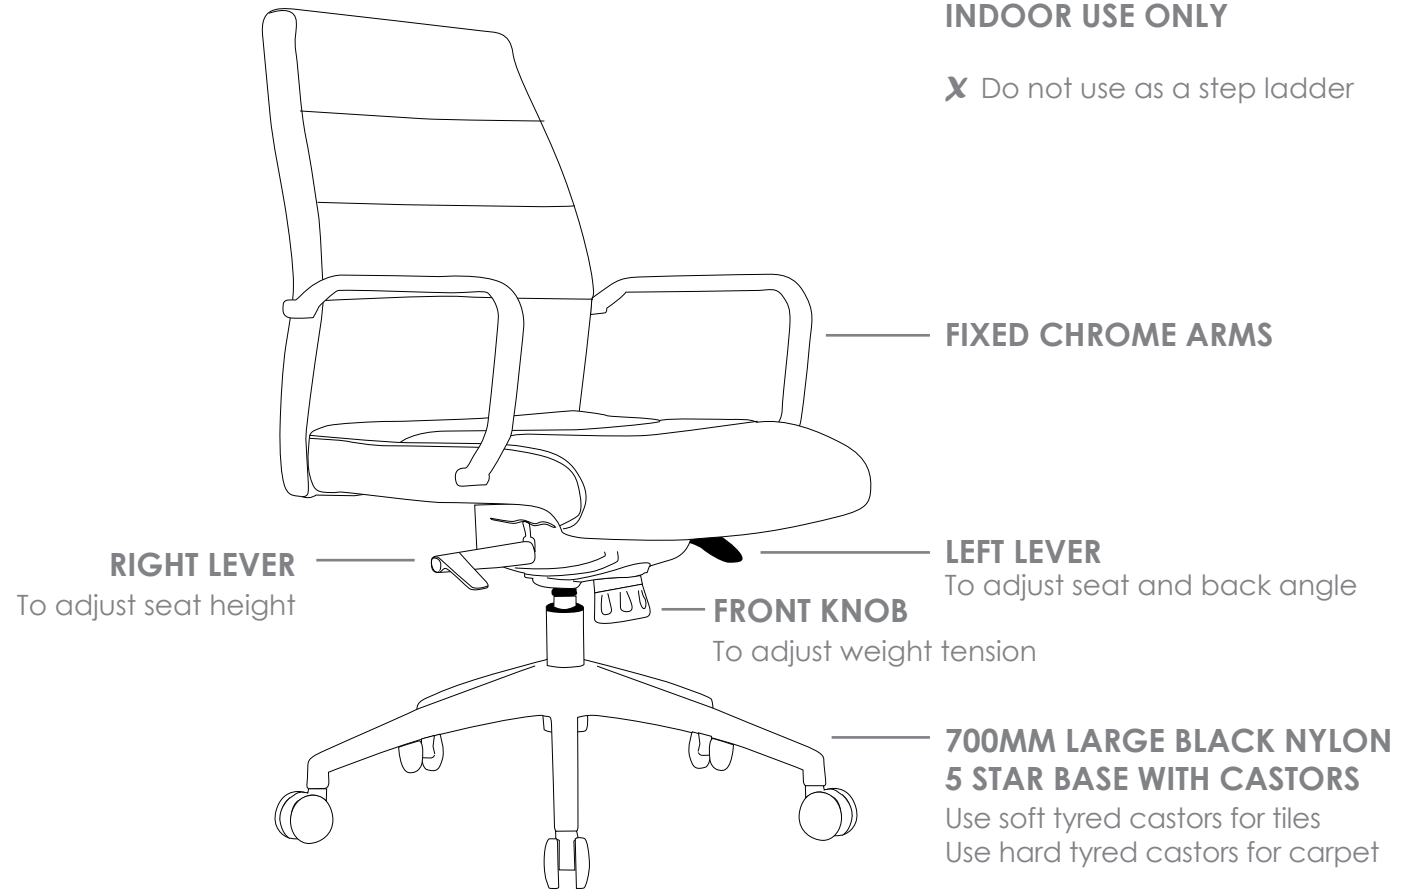

R4 EXECUTIVE SEATING

CRUZ

FEATURES

- » Adjustable seat height
- » Adjustable seat and back angle
- » Adjustable weight tension
- » Fixed chrome arms
- » Available in high and low back
- » Knee tilt mechanism with 3 locking positions
- » 700mm aluminium base
- » Available in black PU only
- » Minor assembly required
- » Suitable for indoor use only
- » 5 year warranty
- » Weight limit is 120kg

INDOOR USE ONLY

X Do not use as a step ladder

CRUZ-H

CRUZ-L

CRUZ EXECUTIVE SEATING

CRUZ-H

CRUZ-L

BACKVIEW