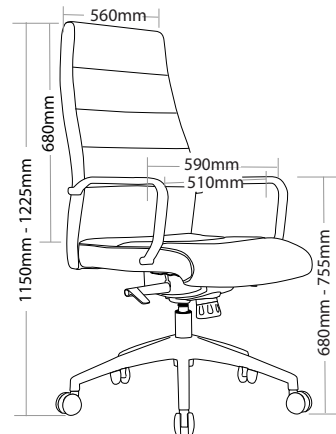

R4 EXECUTIVE SEATING

CRUZ

FEATURES

- » Adjustable seat height
- » Adjustable seat and back angle
- » Adjustable weight tension
- » Fixed chrome arms
- » Available in high and low back
- » Knee tilt mechanism with 3 locking positions
- » 700mm aluminium base
- » Available in black PU only
- » Minor assembly required
- » Suitable for indoor use only
- » 5 year warranty
- » Weight limit is 120kg

INDOOR USE ONLY

X Do not use as a step ladder

CRUZ-H

CRUZ-L

CRUZ EXECUTIVE SEATING

CRUZ-H

CRUZ-L

BACKVIEW