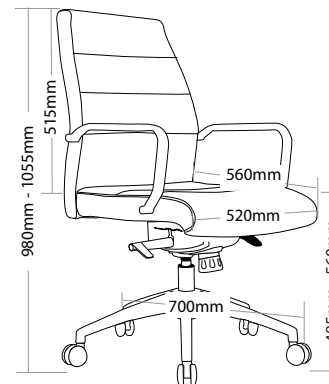

R4 EXECUTIVE SEATING

CRUZ

FEATURES

- » Adjustable seat height
- » Adjustable seat and back angle
- » Adjustable weight tension
- » Fixed chrome arms
- » Available in high and low back
- » Knee tilt mechanism with 3 locking positions
- » 700mm aluminium base
- » Available in black PU only
- » Minor assembly required
- » Suitable for indoor use only
- » 5 year warranty
- » Weight limit is 120kg

INDOOR USE ONLY

X Do not use as a step ladder

CRUZ-H

CRUZ-L

CRUZ EXECUTIVE SEATING

CRUZ-H

CRUZ-L

BACKVIEW