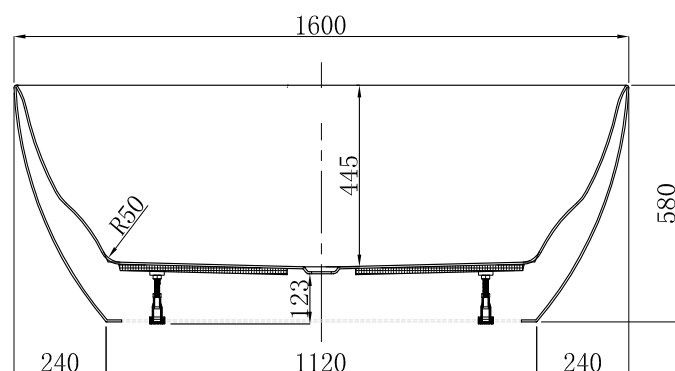

Arese

Freestanding Bath

ARE1600FB

ARE1600FB-OF

Specifications

- 100% Lucite Cross Linked Acrylic Sheet
- Ergonomic Back Rests On Each End
- Internal Depth 445mm
- 6mm Slim Bath Edge
- Robust Adjustable Feet on Frame
- UV and Chemical Resistant

Colour

- Gloss White

Dimensions

- 1600mm x 800mm x 580mm

Weight

- 45 KG

Litre Capacity

- 255L

Warranty

- 25 Years

CROSS
LINKED