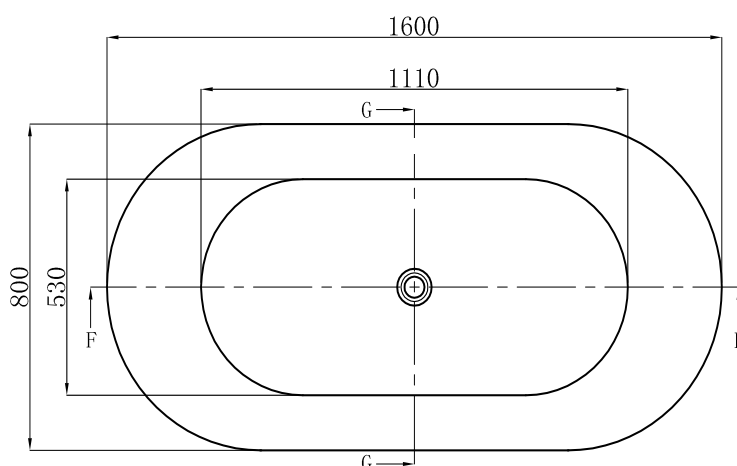

Arese

Freestanding Bath

ARE1600FB

ARE1600FB-OF

Specifications

- 100% Lucite Cross Linked Acrylic Sheet
- Ergonomic Back Rests On Each End
- Internal Depth 445mm
- 6mm Slim Bath Edge
- Robust Adjustable Feet on Frame
- UV and Chemical Resistant

Colour

- Gloss White

Dimensions

- 1600mm x 800mm x 580mm

Weight

- 45 KG

Litre Capacity

- 255L

Warranty

- 25 Years

CROSS
LINKED