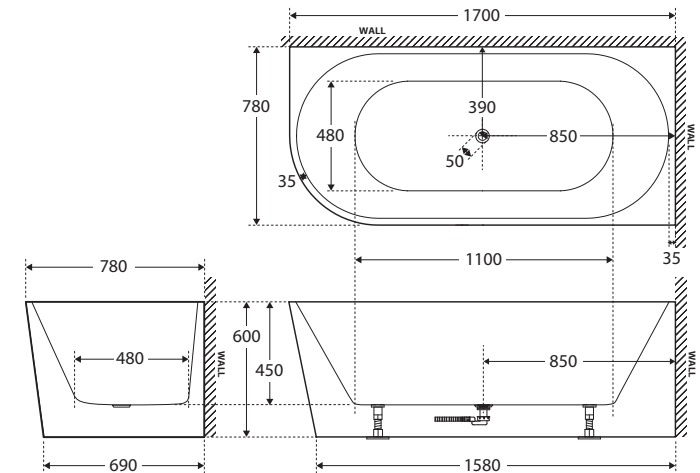

## LEFT-HAND ACRYLIC CORNER BATH, 1700MM

### Features

- Modern, slim edge design
- Two-sided corner style
- UV stabilised sanitary-grade acrylic
- Inbuilt steel support frame
- Adjustable steel legs
- No overflow
- Chrome waste included with bath
- Net weight: 51kg
- Gross weight: 60kg

While we aim to ensure specifications are correct at the time of publication, Fienza reserves the right to make modifications without prior notice. Physical colour may vary from image shown. All measurements are shown in millimetres. Always use physical product measurements for mark-ups and roughing-in as the technical drawing may differ from actual product received.