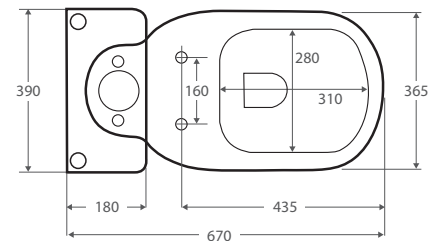

LEFT HAND SKEW