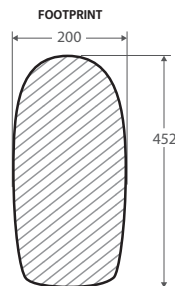

LEFT HAND SKEW