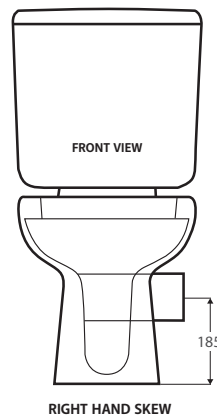

RIGHT HAND SKEW