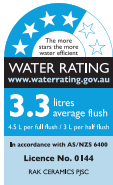

Pictured with left-hand trap

Pictured with right-hand trap

LEFT HAND SKEW

RIGHT HAND SKEW

- 10 YEAR WARRANTY** CERAMICS: 10 Year Warranty
- 3 YEAR WARRANTY** VALVES: 3 Year Warranty
- 1 YEAR WARRANTY** SEAT & SEAT LID: 1 Year Warranty