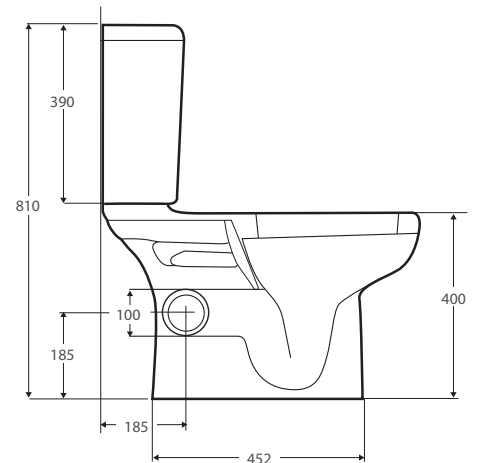

## Close-Coupled Toilet Suite

White only:

**Left Trap** • \$585 • 222730WL

**Right Trap** • \$585 • 222730WR

- Boxed rim pan
- Chrome flush buttons
- UF soft close seat
- Cistern with Geberit valves
- Left or right bottom inlet
- Available as Left or Right Skew trap
- Stainless steel hinges
- Includes concealed floor fixing screws
- WELS 4 Star rated, 4.5L/3L (3.3L average flush)

Pictured with left-hand trap

Pictured with right-hand trap

LEFT HAND SKEW

RIGHT HAND SKEW

- 10 YEAR WARRANTY** CERAMICS: 10 Year Warranty
- 3 YEAR WARRANTY** VALVES: 3 Year Warranty
- 1 YEAR WARRANTY** SEAT & SEAT LID: 1 Year Warranty