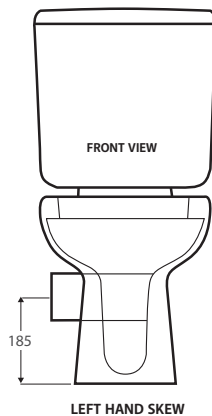

LEFT HAND SKEW